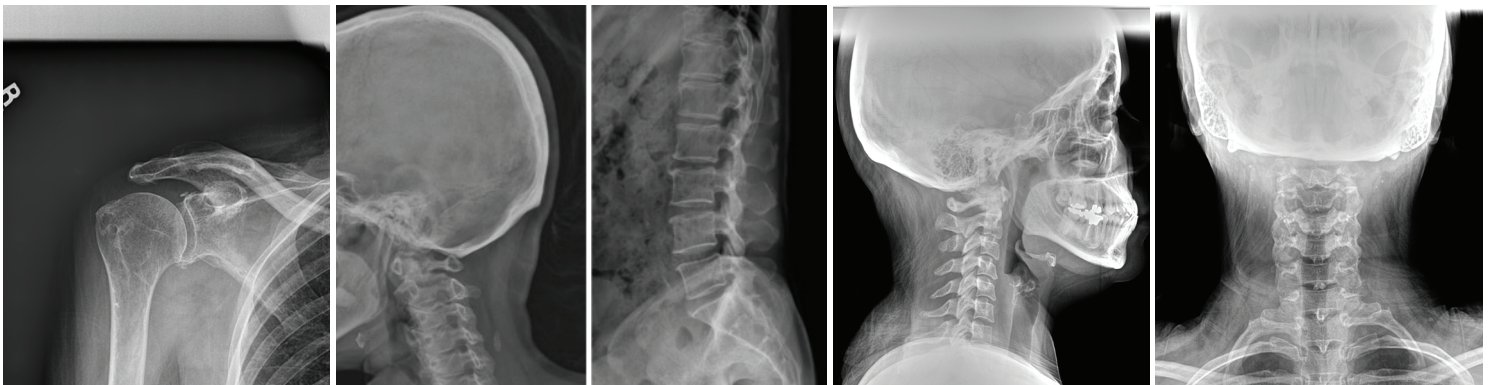

Tiger DR-PW Chiropractic

Premium Gadox Wireless 14x17 & 17x17 Flat Panel Detectors

SPECIFICATIONS

Sensor	
Sensor	a-Si TFT Array
Conversion Screen	Csl: TI / Premium Gadox
Image Data	16bits
Limiting Resolution	3.5 lp/mm
14x17 Active Area	14 x 17 in (350x430 mm)
17x17 Active Area	17 x 17 in (430x430mm)
14x17 Sensor Pixel	2560 x 3072
17x17 Sensor Pixel	3072 x 3072
Image Quality	
Data Transfer Time	Less than 1 second
14x17 Internal Storage	Up to 150
17x17 Internal Storage	Up to 150
Communication Interface	
Image Acquisition Time	3-5 sec. (approx)
Data Transfer Time	Less than 1 second
Trigger Mode	AED (Auto Exposure Detection), Manual Trigger
Calibration Mode	ACC (Auto Calibration Control), Manual Calibration
Image Transmission	Gigabit Wi-Fi IEEE 802.11

Environmental	
Operating	
Temperature Range	10 - 35°C
Humidity Range (non-condensing)	20% - 75% RH
Storage	
Temperature Range	-10°C - 60°C
Humidity Range	10% - 90% RH
Mechanical	
14x17 Dimensions	385 x 460 x 15mm
17x17 Dimensions	460 x 461 x 15mm
14x17 Weight	6 lbs w/battery
17x17 Weight	7 lbs
Power	
Battery Performance	10 hours
AC Power	
Power Supply	100 - 240V AC
Frequency	50/60 Hz

For complete product information, visit televeresystems.com