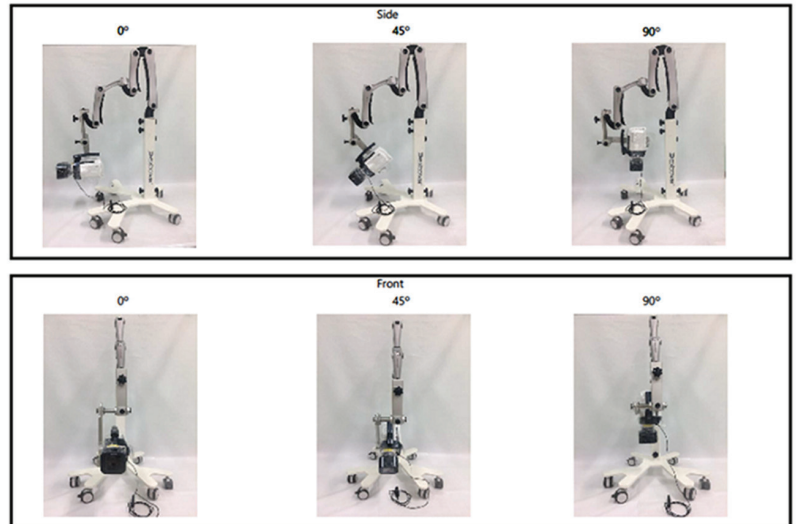

## Tiger Handheld Portable Veterinarian X-ray

ADX Handheld Cordless Portable X-ray Generator for Veterinary

*The Industry  
Gold Standard Source*

- Rechargeable Li-polymer battery pack
- Adjustable power settings from 1 mA to 5 mA and from 50kV to 80 kV
- 4.3" TFT touch-screen panel display and convenient UI
- Works with other radiographic mediums: film, PSP plates, digital sensors & digital detectors
- More than 200 shots possible on one battery charge
- Color touch screen display
- Wirelessly transfer images to your laptop or PC with a wireless detector
- Compact shape and size
- Meticulously sealed in lead to negate any leakage radiation exposure
- Easy to use, comfortable to handle
- 5-joint arm stand available!

# Tiger Handheld Portable Veterinarian X-ray

## ADX Handheld Cordless Portable X-ray Generator for Veterinary

SPECIFICATIONS	
Tube Volt	50-80kV
Tube Current	1 ~ 5 mA Adjustable
Tube Focal Spot	0.8 mm
Exposure Time	0.05 ~ 1.35 sec
Power	DC 15 ~ 16.8 V Battery
Battery Charge Time	1.5 ~ 2.0 hrs
Weight	7.9 lbs
Display	4.8" TFT LCD Rotating
User Interface	Touch-screen & Ext. Buttons
Storage	Internal 4GB / External 16GB