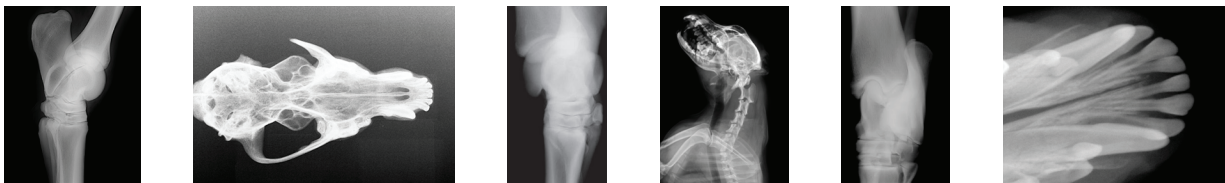

Tiger Handheld Portable Veterinarian X-ray

ADX Handheld Cordless Portable X-ray Generator for Veterinary

SPECIFICATIONS	
Tube Volt	50-80kV
Tube Current	1 ~ 5 mA Adjustable
Tube Focal Spot	0.8 mm
Exposure Time	0.05 ~ 1.35 sec
Power	DC 15 ~ 16.8 V Battery
Battery Charge Time	1.5 ~ 2.0 hrs
Weight	7.9 lbs
Display	4.8" TFT LCD Rotating
User Interface	Touch-screen & Ext. Buttons
Storage	Internal 4GB / External 16GB

Call us for an in-office demo today
1-800-385-9593

2302 Beloit Avenue | Janesville, WI 53546 | 800.385.9593

www.televeresystems.com

TV-ADXVET-01.12.21