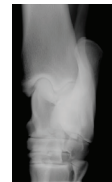

## Tiger Handheld Portable Veterinarian X-ray

ADX Handheld Cordless Portable X-ray Generator for Veterinary

*The Industry  
Gold Standard Source*

- Rechargeable Li-polymer battery pack
- Adjustable power settings from 1 mA to 5 mA and from 50kV to 80 kV
- 4.3" TFT touch-screen panel display and convenient UI
- Works with other radiographic mediums: film, PSP plates, digital sensors & digital detectors
- More than 200 shots possible on one battery charge
- Color touch screen display
- Wirelessly transfer images to your laptop or PC with a wireless detector
- Compact shape and size
- Meticulously sealed in lead to negate any leakage radiation exposure
- Easy to use, comfortable to handle
- 5-joint arm stand available!

# Tiger Handheld Portable Veterinarian X-ray