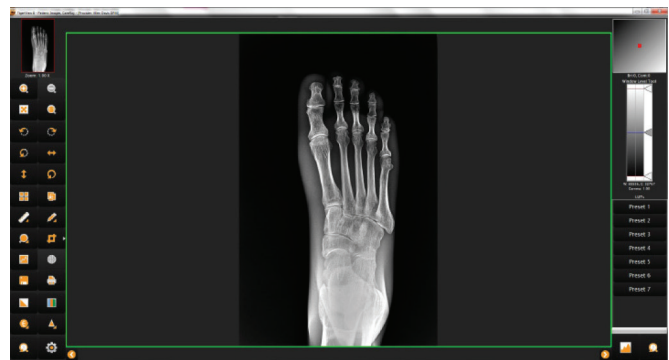

Tiger DR-PW Podiatry

Premium Gadox Wireless Flat Panel DR Solution

SPECIFICATIONS

Sensor	
Sensor	a-Si TFT Array
Conversion Screen	Csl: TI / Premium Gadox
Image Data	16bits
Limiting Resolution	3.5 lp/mm
12x12 Active Area	12 x 12 in (287x287mm)
14x17 Active Area	14 x 17 in (350x430 mm)
12x12 Sensor Pixel	2048 x 2048
14x17 Sensor Pixel	2560 x 3072
Image Quality	
Data Transfer Time	Less than 1 second
12x12 Internal Storage	Up to 200
14x17 Internal Storage	Up to 150
Communication Interface	
Image Acquisition Time	3-5 sec. (approx)
Data Transfer Time	Less than 1 second
Trigger Mode	AED (Auto Exposure Detection), Manual Trigger
Calibration Mode	ACC (Auto Calibration Control), Manual Calibration
Image Transmission	Gigabit Wi-Fi IEEE 802.11

Environmental	
Operating	
Temperature Range	10 - 35°C
Humidity Range (non-condensing)	20% - 75% RH
Storage	
Temperature Range	-10°C - 60°C
Humidity Range	10% - 90% RH
Mechanical	
12x12 Dimensions	308.5 x 319.5 x 15mm
14x17 Dimensions	385 x 460 x 15mm
12x12 Weight	4.4 lbs w/battery
14x17 Weight	6 lbs w/battery
Power	
Battery Performance	10 hours
AC Power	
Power Supply	100 - 240V AC
Frequency	50/60 Hz

Call us for an in-office demo today
1-800-385-9593

2302 Beloit Avenue | Janesville, WI 53546 | 800.385.9593

www.televeresystems.com

TIGER.DR-PW.POD-01.14.22