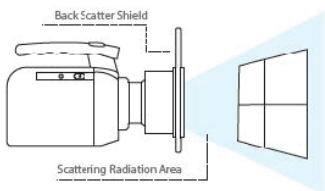

INTUITIVE UI

- The intuitive user interface allows for seamless adjustment of the exposure time
- Users can conveniently configure the desired parameters

WHY THE ADX

- It has been certified as safe for hand-held use
- The ADX model is compatible with any flat panel detector
- The device is also a cost-effective solution
- There is no need for a dedicated X-ray room

CREATIVE DESIGN

- Impressive weight of 3.8kgs for effortless portability and maneuverability
- Sleek and ergonomic camcorder-like design for enhanced aesthetics and user comfort
- Seamlessly designed for ease of use, promoting user-friendly operation
- The integrated aiming light enables precise device alignment for efficient positioning

ADVANCED RADIATION SAFETY

- Significantly reduced radiation doses (1/7 the amount), compared to other wall-mounted X-ray machines
- Internal Multiple Lead wrapping guarantees complete containment of radiation, leaving no room for any leakage
- Enhanced safety measures with the inclusion of a back scatter shield, safeguarding against radiation doses
- The implementation of a SSD Cage ensures minimal distance between the device and the patient