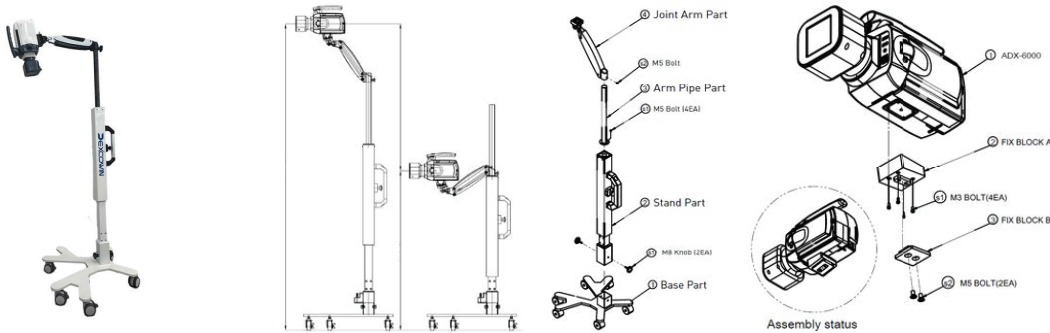

Optional Stand Available