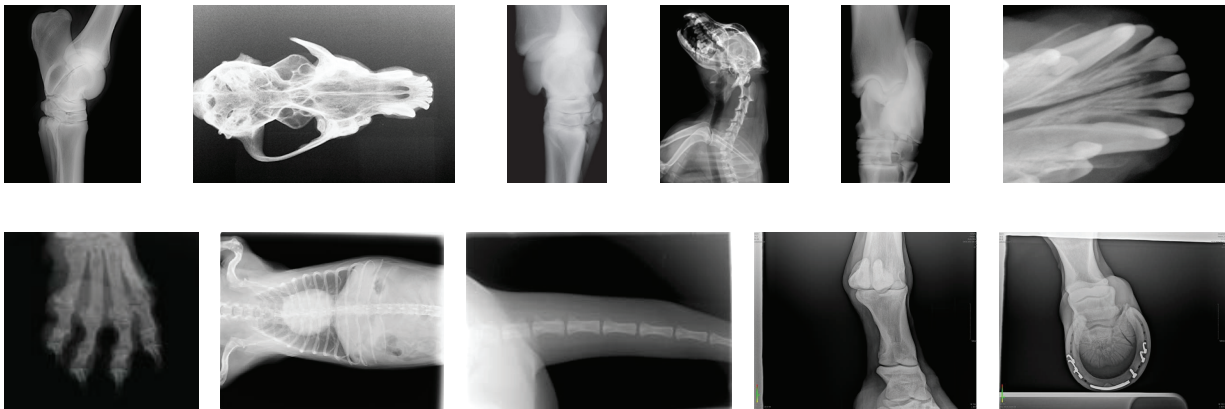

CREATIVE DESIGN

- Impressive weight of 3.8kgs for effortless portability and maneuverability
- Sleek and ergonomic camcorder-like design for enhanced aesthetics and user comfort
- Seamlessly designed for ease of use, promoting user-friendly operation
- The integrated aiming light enables precise device alignment for efficient positioning

Call us for an in-office demo today
1-800-385-9593

Tiger Handheld Portable Veterinarian X-ray

ADX Handheld Cordless Portable X-ray Generator for Veterinary

SPECIFICATIONS

Tube Volt	50-80kV Adjustable
Tube Current	1 ~ 5 mA Adjustable
Tube Focal Spot	0.8 mm
Exposure Time	0.05 ~ 1.35 sec
Power	18.5Vdc Rechargeable Battery
Battery Charge Time	1.5 ~ 2.0 hrs
Weight	7.9 lbs
Display	4.8" TFT LCD Rotating
User Interface	Touch-screen & Ext. Buttons
Storage	Internal 4GB / External 16GB